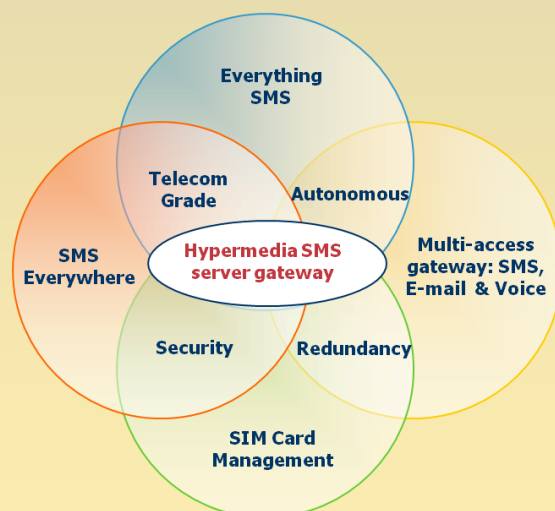

## Everything SMS

Using your own in-house SMS gateway you can send any kind of SMS messages you want, overcoming many limitations that other SMS providers are exposed to.

## SMS Everywhere

Hypermedia portable SMS gateway HG-7000 enables you the freedom to send SMS from any location, even from the most rural location on the globe with no dependency on IP or SS7 connectivity. Our robust solution also includes a dual power supply for maximum survivability so you can rest assured that your SMS messages will be delivered.

## Least Cost Routing

Our advanced LCR mechanism allows you to control the way you SMS. The SMSs you send will always be routed via the cheapest provider available.

## SIM Cards Management

Hypermedia SMS server controls and monitors not only the SMS messaging but also the cellular network for optimum delivery:

-  BTS management
-  Port usages per: reception, balance, number of SMS
-  Prepaid SIM cards management: balance check and top-ups
-  Multi SIM support up to 4 SIM cards per channels